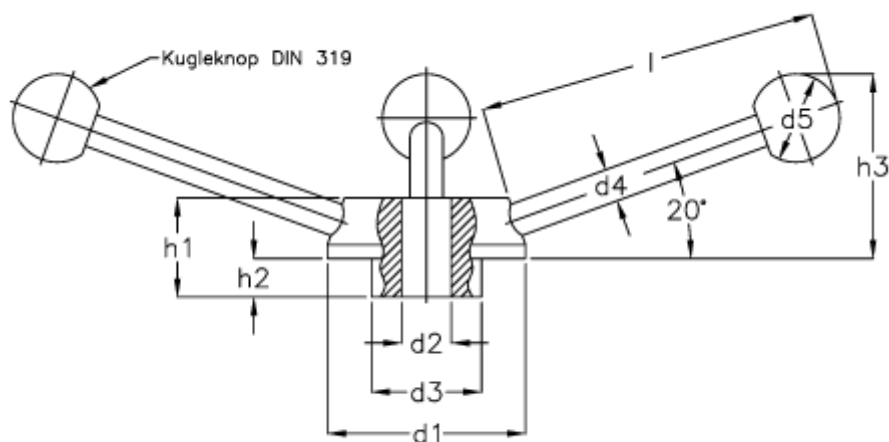

Article number: 20472235

Description: E+G Handwheel  
GN 213-55-B 14

## Measures

$d1 = 55$   
 $d2 = B 14$   
 $d3 = 30$   
 $d4 = 10$   
 $d5 = 25$   
 $H1 = 28$   
 $H2 = 10$   
 $l = 96$